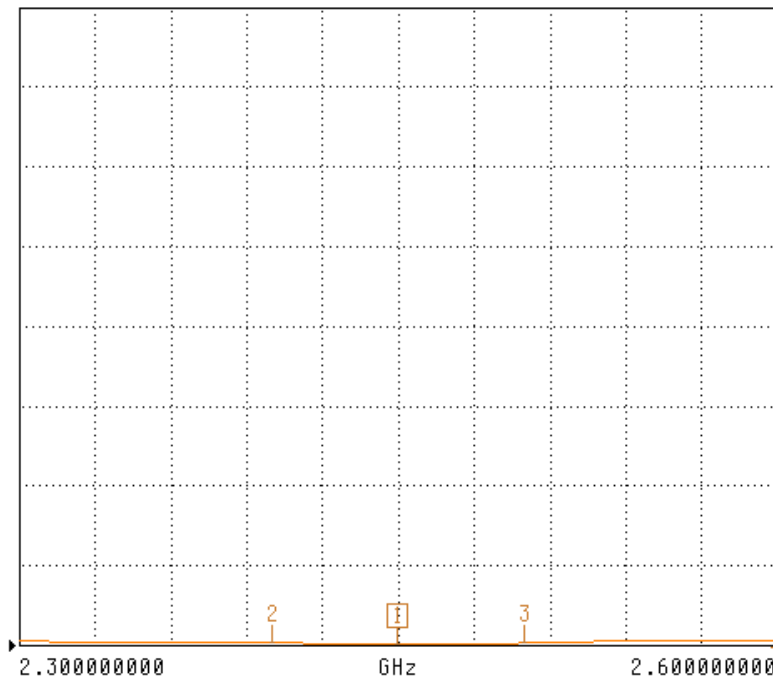

CH 1 - S11
REFERENCE PLANE
0.0000 mm

▶MARKER 1
2.450000000 GHz
-24.549 dB

MARKER TO MAX
MARKER TO MIN

2 2.400000000 GHz
-20.609 dB

3 2.500000000 GHz
-20.380 dB

MARKER READOUT
FUNCTIONS

S11 FORWARD REFLECTION

SWR   ▶REF=1.000 U   10.000 U/DIV