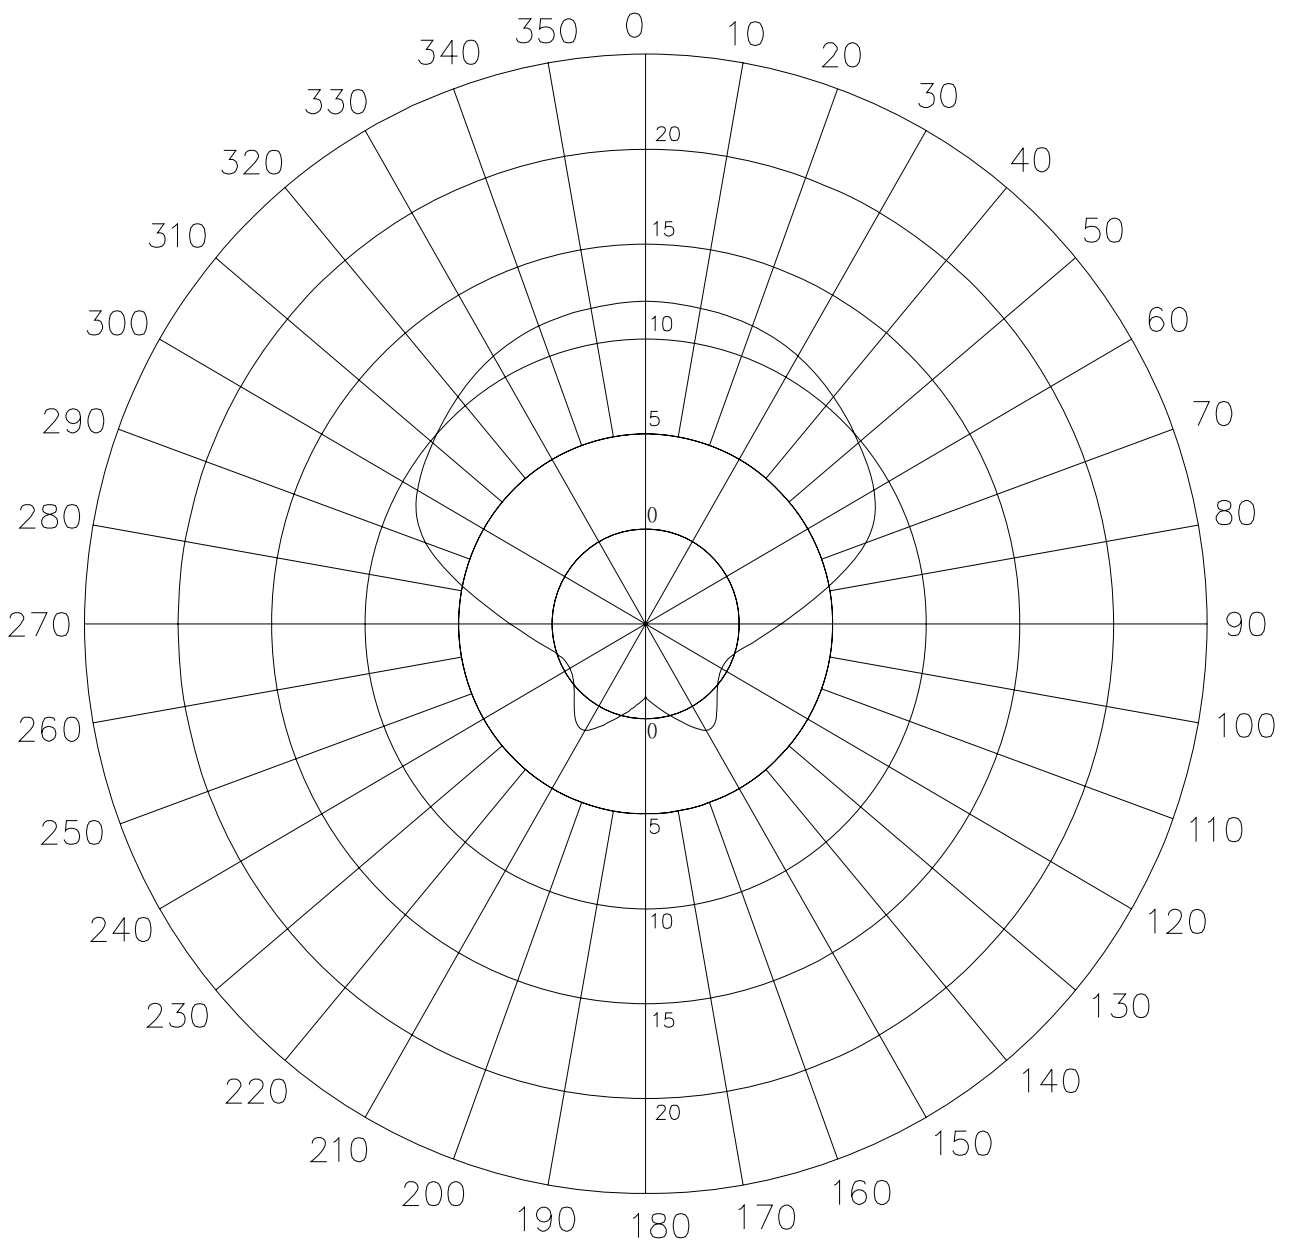

Directional Sector Antenna

for 2.4~2.5GHz

Version 1

1SC-2412

H-PLANE FIELD PATTERNS