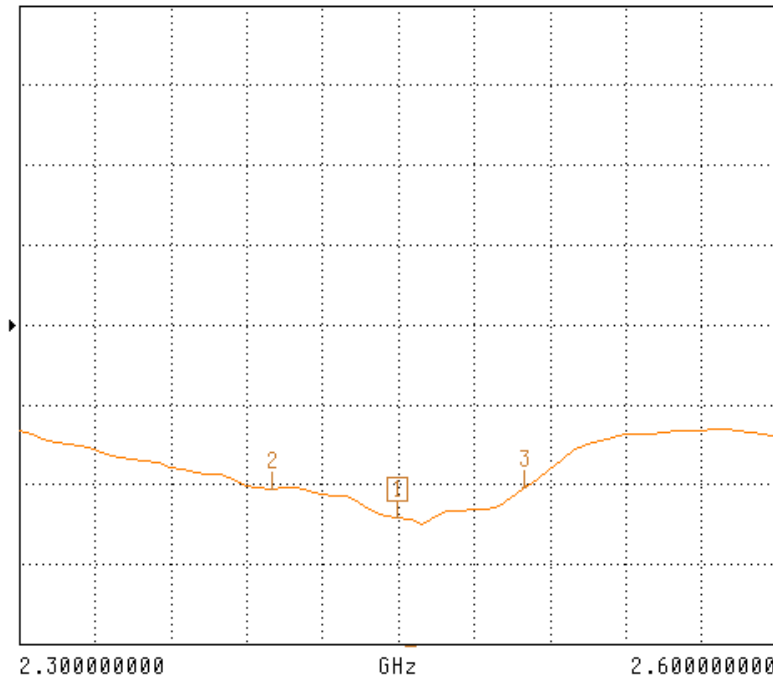

Directional Sector Antenna

for 2.4~2.5GHz

Version 1

1SC-2412

S11 FORWARD REFLECTION

LOG MAGNITUDE   ▶REF=0.000 dB   10.000 dB/DIV